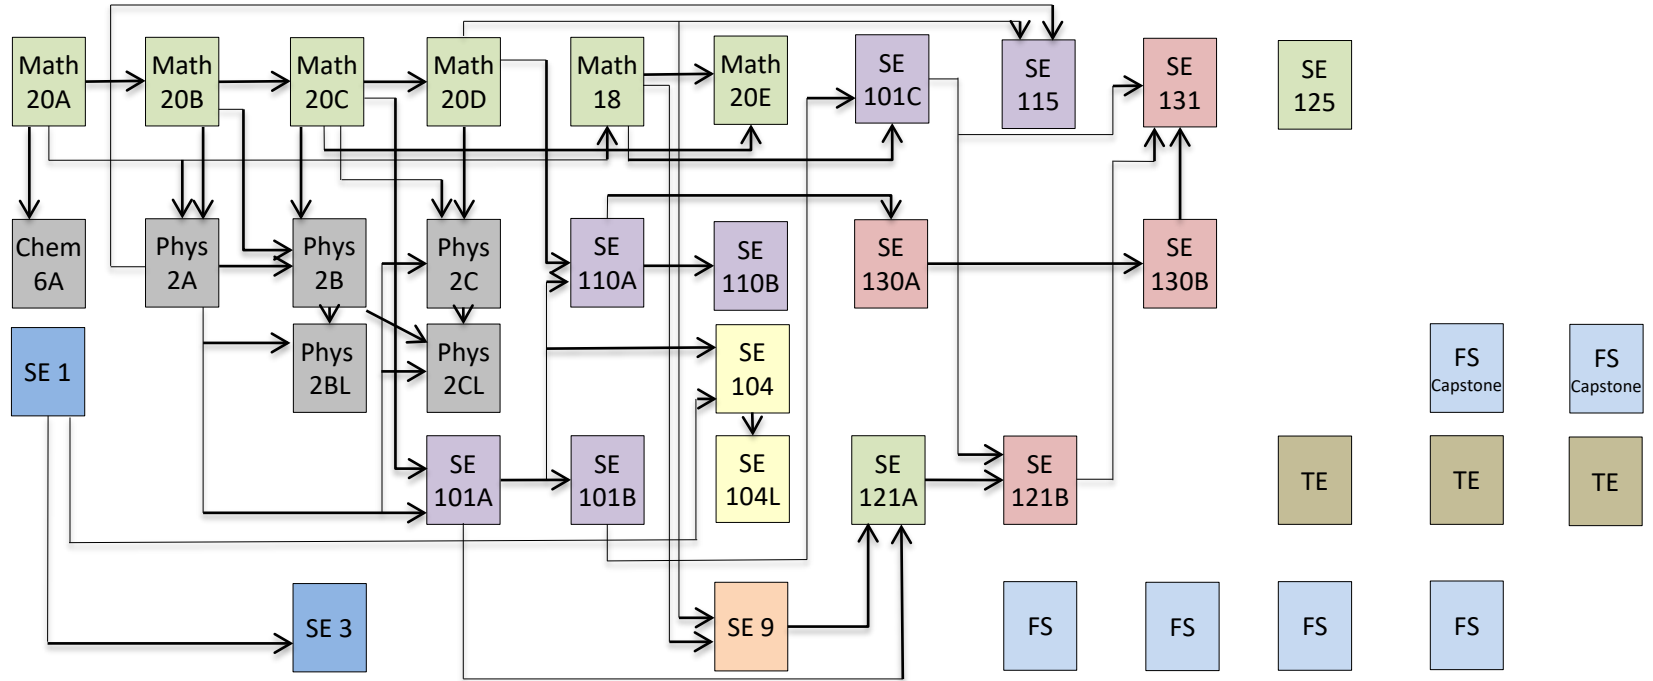

FRESHMAN			SOPHOMORE			JUNIOR			SENIOR		
Fall	Winter	Spring	Fall	Winter	Spring	Fall	Winter	Spring	Fall	Winter	Spring

 Math/Prob./Stats.	 Design	 Materials Science
 Mechanics	 Science	 Technical Elective (Prereqs vary)
 Analysis	 Other SE	 Design: Focus Sequence (Prereqs vary)